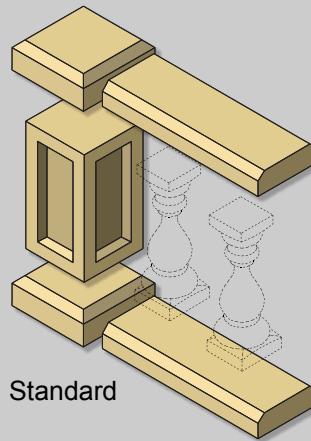

Beautiful stone garden balustrade

designed to suit your needs
and delivered to your door

ABBNEY ARTSTONE

Standard

Abbey Artstone have been producing a range of quality balustrading for some years now and we have built up probably the largest selection of balustrading in this country.

3 Main balustrade ranges
Many different baluster styles
Design and schedule services available

for more information please call 01535 610964 or visit
our website at www.abbeyartstone.co.uk