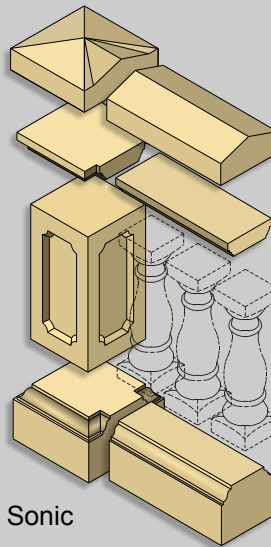

Sonic

Abbey Artstone have been producing a range of quality balustrading for some years now and we have built up probably the largest selection of balustrading in this country.

3 Main balustrade ranges
Many different baluster styles
Design and schedule services available

for more information please call 01535 610964 or visit
our website at www.abbeyartstone.co.uk