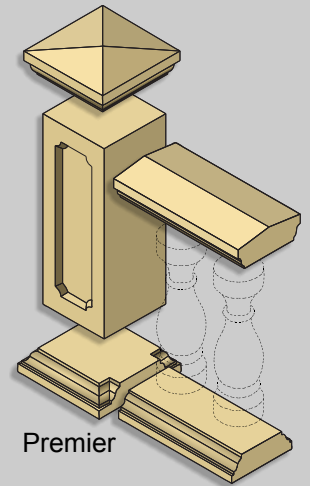

Beautiful stone garden balustrade

designed to suit your needs
and delivered to your door

ABBNEY ARTSTONE

Premier

Abbey Artstone have been producing a range of quality balustrading for some years now and we have built up probably the largest selection of balustrading in this country.

3 Main balustrade ranges
Many different baluster styles
Design and schedule services available

for more information please call 01535 610964 or visit
our website at www.abbeyartstone.co.uk